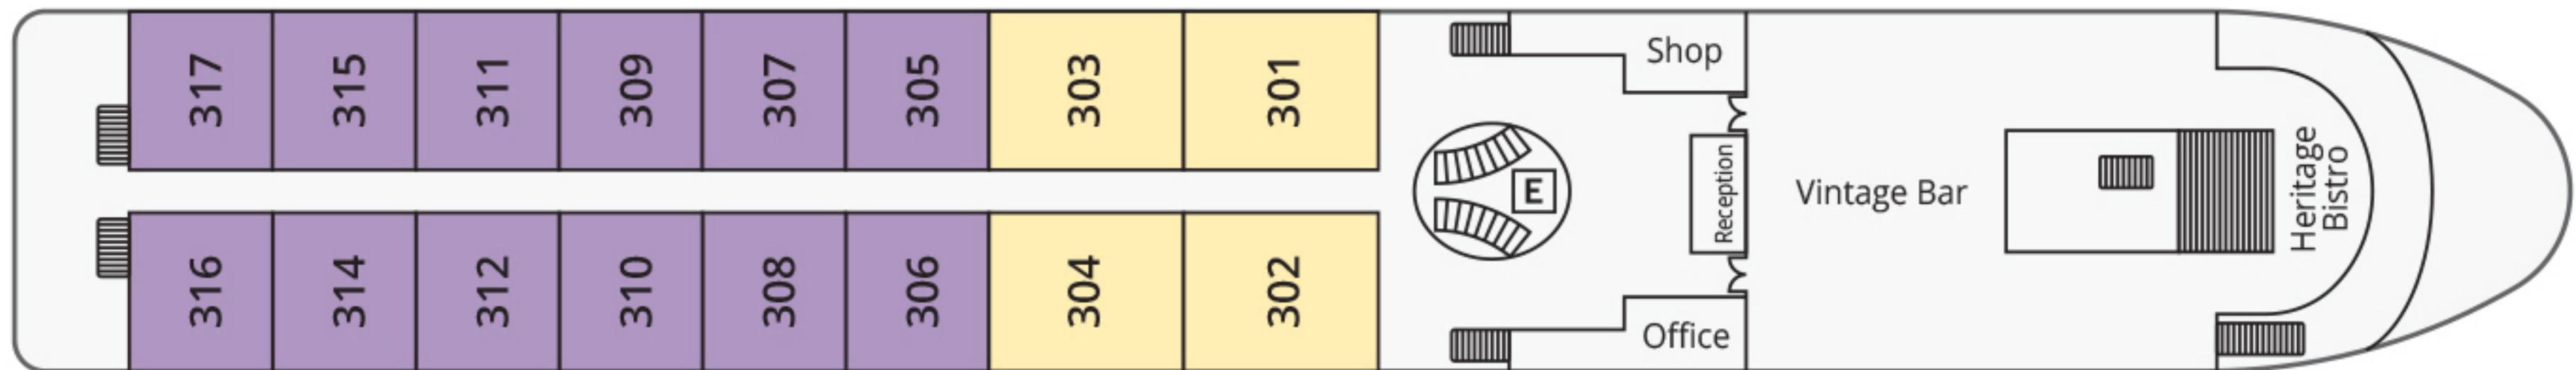

AZORES DECK